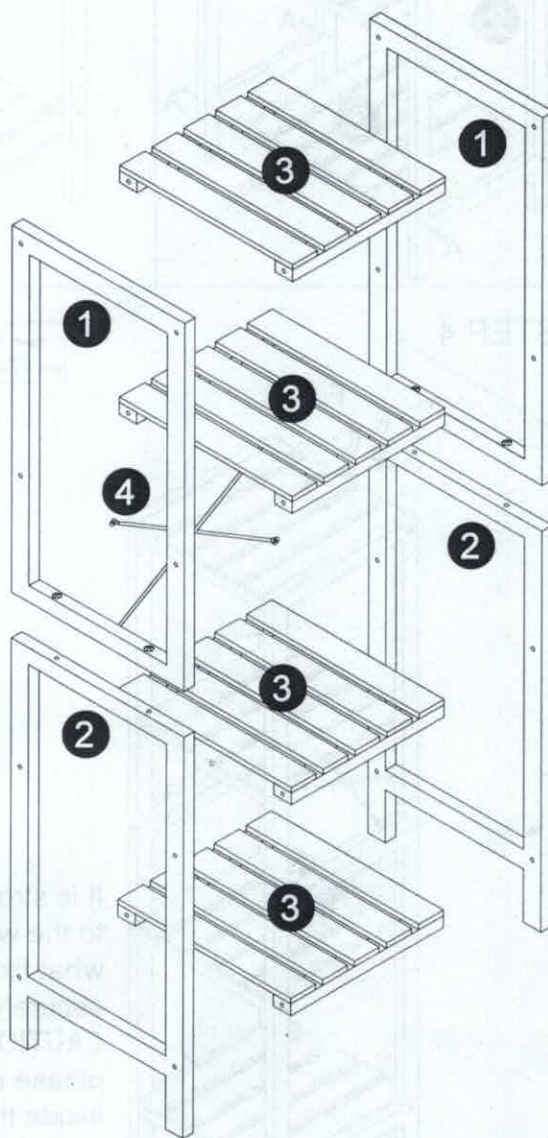

Assembly Instructions

42986140 4 TIER SQUARE WOODEN SHELVING UNIT

CARE INSTRUCTIONS:

TO BE ASSEMBLED ON A CLEAN, DRY AND SMOOTH SURFACE. WIPE CLEAN WITH A SOFT DAMP CLOTH. NEVER USE SCOURERS, ABRASIVES OR CHEMICAL SOLVENTS. CHECK AND TIGHTEN ALL PARTS REGULARLY. KEEP AWAY FROM MOISTURE AND DIRECT SUNLIGHT. STORE IN A DRY PLACE. FOR INDOOR USE ONLY.

WARNING!

DO NOT STAND, SIT OR LEAN ON THIS UNIT. DO NOT USE THIS UNIT AS A STEP LADDER. ENSURE THIS UNIT IS USED ONLY ON A FLAT SURFACE. DO NOT USE THIS UNIT UNLESS ALL BOLTS AND SCREWS ARE FIRMLY SECURED. DO NOT PLACE HOT ITEMS SUCH AS COFFEE CUPS DIRECTLY ON THE SURFACE OF THIS FURNITURE ITEM. KEEP AWAY FROM CHILDREN AND BABIES. THIS PACKAGE CONTAINS SMALL PARTS AND SHARP POINTS. ADULT ASSEMBLY REQUIRED.

MAXIMUM SAFE LOAD: 7KG FOR EACH SHELF.

A		M7X50mm	16PCS
B		M6X35mm	4PCS
C		M6X15mm	4PCS
D		M3X15mm	4PCS
E			1PC
F			1PC

			
1	2 PCS	2	2 PCS
			
3	4 PCS	4	1 PC

Do not tighten the screws fully during assembly.
Fully tighten screws after the final assembly steps.